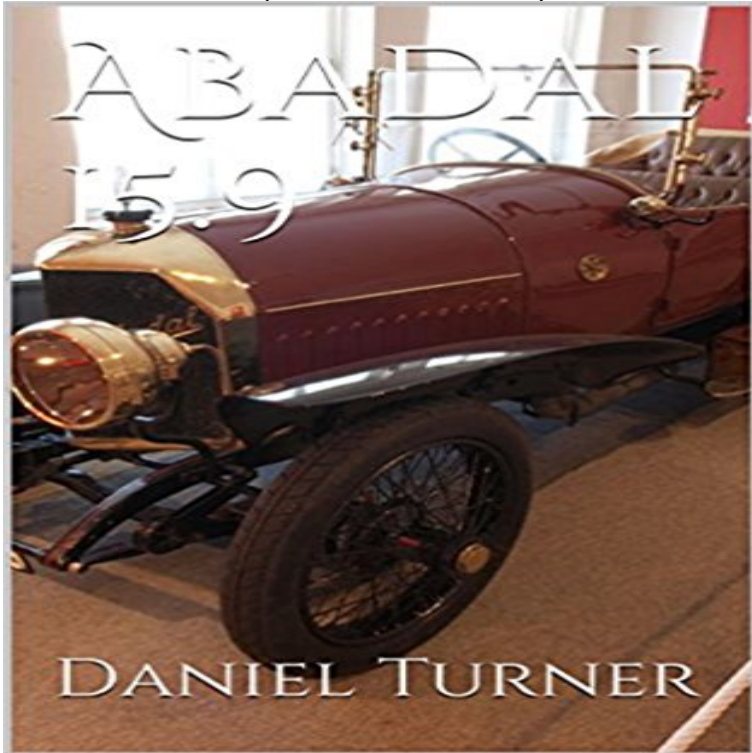

Abadal 15.9 (The Car Files)

The Abadal was a Spanish car manufactured between 1912 and 1923, named after Francisco Abadal. Considered a fast luxury car, it was closely patterned on the Hispano Carrocera and offered in two models.