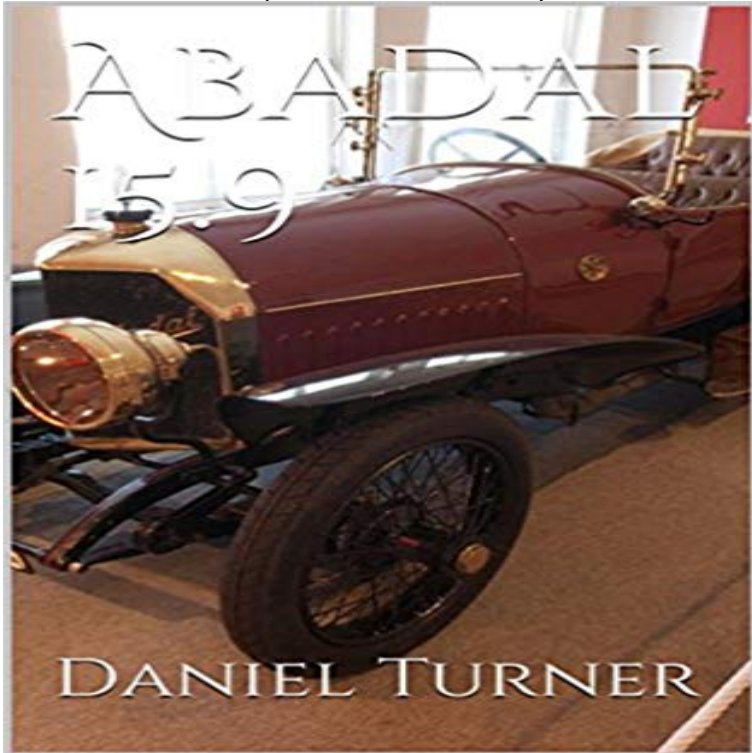

## Abadal 15.9 (The Car Files)

The Abadal was a Spanish car manufactured between 1912 and 1923, named after Francisco Abadal. Considered a fast luxury car, it was closely patterned on the Hispano Carrocera and offered in two models.