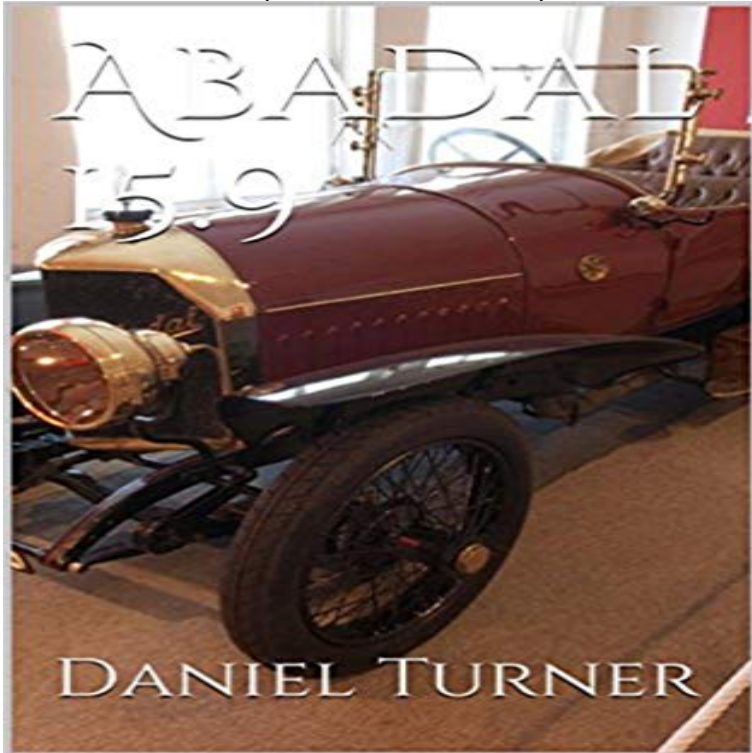

Abadal 15.9 (The Car Files)

The Abadal was a Spanish car manufactured between 1912 and 1923, named after Francisco Abadal. Considered a fast luxury car, it was closely patterned on the Hispano Carrocera and offered in two models.